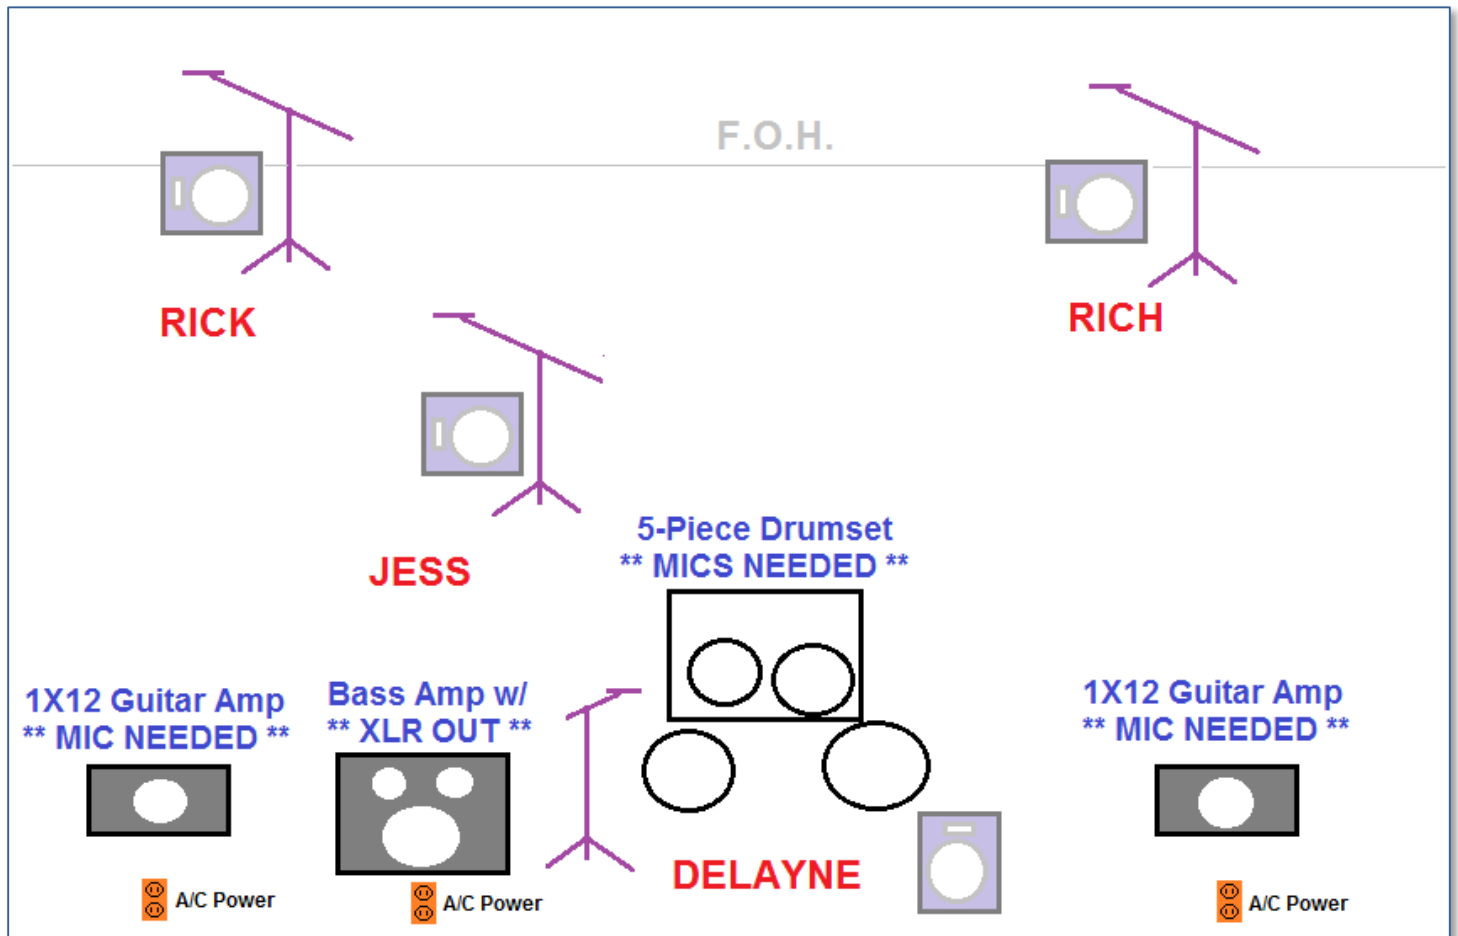

WOODEN NICKEL LOTTERY

Stage Plot & Input List

Contact: Rich Toomsen
319-213-5291
rich.toomsen@gmail.com

Band Members

Rick Gallo – Lead Vocals & Guitar

Rich Toomsen – Lead Guitar

Jess Toomsen – Bass Guitar

Delayne Stallman – Drums

Input Requirements

(4) Vocal Mics on boom stands

(2) Guitar Mics (a single mic on each combo amp is sufficient) *(both amps are Blackstar 40-watt)*

(1) Bass Amp has XLR out – we defer to sound engineer on XLR vs Mic *(bass amp is Behringer Ultrabass bx4500h)*

(?) Drum Mics ~ we defer to the sound engineer for desired mic configuration

(4) Monitors ~ one available to each member, if possible

*** A single Monitor Mix is satisfactory – equally include all 4 vocals, as well as a hint of both guitars